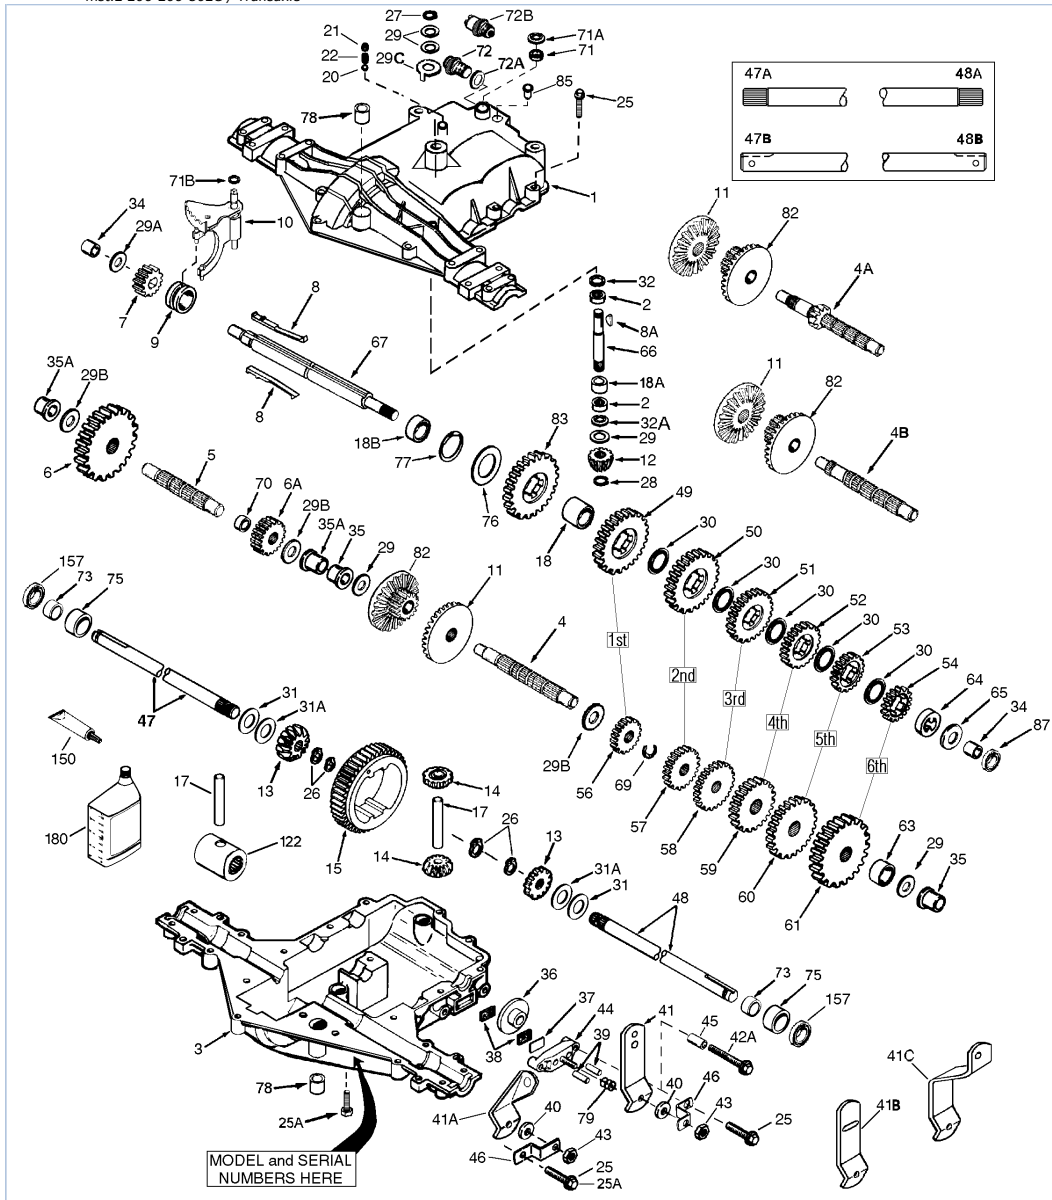

## Part List

mst.2 206-206-502C / Transaxle

REF #	ITEM #	DESCRIPTION	QTY	REMARK
1	772147	Transaxle Cover	1	
2	780086A	Needle Bearing 5/8"	2	
3	770128	Transaxle Case	1	
4	776395	Countershaft	1	
5	776409	Output Shaft	1	
6	778364	Spur Gear (38 teeth)	1	
6A	778369	Spur Gear (15 teeth)	1	
7	778330	Spur Gear (11 teeth)	1	
8	792180	Shift Key	2	
8A	792047	Woodruff Key #9	1	
9	784352	Shift Collar	1	
10	784379	Shift Rod & Fork	1	
11	778334	Bevel Gear (30 teeth)	1	
12	778309	Input Bevel Pinion (13 teeth)	1	
13	778368	Bevel Gear (13 teeth) (Incl. 14)	2	
14	778368	Bevel Pinion (13 teeth) (Incl. 13)	2	
15	778370	Ring Gear (43 teeth)	1	
17	786188	Drive Pin	1	
18	786102	Spacer 1.130	1	
20	792077A	Ball 5/16" dia	1	
21	792211	Cap Screw 3/8-16 x 3/8"	1	
22	792079	Spring	1	
25	792073A	Screw 1/4-20 x 1-1/4"	17	
25A	792177	Screw 1/4-20 x 1-3/8"	2	
26	792125	Retaining Ring (pkg of 2)	4	
27	792035	Retaining Ring	2	
28	788040	Retaining Ring	1	
29	780072	Thrust Washer .627 ID	5	
29A	780160	Thrust Washer .563 ID	1	
29B	780051	Thrust Washer .762 ID	3	
30	780108	Cup Washer 1.127 ID	5	
31	780001	Washer (.056 wide) (USE AS NEEDED)	2	
31A	780195	Flat Washer (.062 wide)	2	
32	788083	Oil Seal 5/8"	1	
34	780194	Bushing 9/16"	2	
35	780193	Flanged Bushing 5/8" ID	2	
35A	780197	Flanged Bushing 3/4"	2	
36	790075	Brake Disk	1	
37	790007	Brake Pad Plate	1	
38	799021	Brake Pad (pkg of 2)	2	
39	786026	Dowel Pin	2	
40	792076A	Flat Washer .312 ID	1	
41	790060	Brake Lever	1	
42	792073A	Screw 1/4-20 x 1-1/4"	2	
43	792075	Locknut 5/16-24	1	
44	790025	Brake Pad Holder	1	
46	786086	Brake Lever Bracket	1	
47	774772	Axle (13-1/16" long)	1	
48	775001	Axle (17-5/8" long)	1	
49	778356	Spur Gear (29 teeth)	1	
50	778338	Spur Gear (27 teeth)	1	
51	778354	Spur Gear (23 teeth)	1	
52	778313	Spur Gear (19 teeth)	1	
53	778350	Spur Gear (16 teeth)	1	
54	778346	Spur Gear (15 teeth)	1	
56	778355	Spur Gear (11 teeth)	1	
57	778337	Spur Gear (13 teeth)	1	
58	778353	Spur Gear (17 teeth)	1	
59	778351	Spur Gear (21 teeth)	1	
60	778349	Spur Gear (24 teeth)	1	
61	778345	Spur Gear (25 teeth)	1	
65	780189	Flat Washer .563 ID	1	
66	776399	Input Shaft	1	
67	776396	Shifter & Brake Shaft	1	
69	792170	Retaining Ring	1	
70	786187	Spacer .890	1	
71B	788092	"O" Ring .426 ID	1	
76	780090	Flat Washer 1.128 ID	1	
77	788078A	Inverted Retaining Ring	1	
79	792144	Spring	1	
82	778333	Bevel & Spur Gear (30 & 13 teeth)	1	